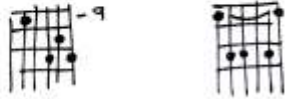

Title: Dream A Little Dream

Artist: The Mamas + The Papas

Chord progression: C | B7/F# | G#m6 G7 | C | <sup>Boos Run</sup> B Bb | A | A7 |

1 & 2 & 3 & 4 & | 1 & 2 & 3 & 4 & | 1 & 2 & 3 & 4 & | 1 & 2 & 3 & 4 & |

Chord progression: F | Fm | <sup>I.</sup> C | G# | G7 |

1 & 2 & 3 & 4 & | 1 & 2 & 3 & 4 & | 1 & 2 & 3 & 4 & | 1 & 2 & 3 & 4 & |

Chord progression: <sup>II.</sup> C | G# G7 | C | <sup>Hold C Before Solo.</sup> E || <sup>III. 2,3</sup> A | F#m | Bm | E ||