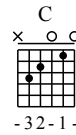

2-0-2-0-2-2-0 2-0 2 2-0 2-0 2 2-0 2-0 2-0 2-0 2-0 2

Fingerboard diagrams for measures 4-5.

8

2-0 2-0-2-2-0 2-0 2-0 0 3 0 2

Fingerboard diagrams for measures 8-9.

11

0-2-0-2-0 2-0 0 3 0 2 0-2-0-2-0 2-0

Fingerboard diagrams for measures 11-12.

14

0 3 0 2 0-2-0-2-0 2-0 0 3 0 3-4

Fingerboard diagrams for measures 14-15.

17

4-4

Fingerboard diagrams for measures 17-18.

Boulevard Of Broken Dreams

www.guitartutoronline.com

♩ = 85

1

Em G D A Em G D A Em G

Measures 1-5: Em, G, D, A, Em, G, D, A, Em, G. Each measure contains a guitar staff with fret numbers and arrows indicating picking direction.

6

D A D A Em G D A C G

Measures 6-10: D, A, D, A, Em, G, D, A, C, G. Measure 10 includes a double bar line and a repeat sign.

11

D Em C G D Em C G

Measures 11-15: D, Em, C, G, D, Em, C, G. Measure 15 includes a double bar line and a repeat sign.

16

D Em C G B5 C G

Measures 16-18: D, Em, C, G, B5, C, G. Measure 18 includes a double bar line and a repeat sign.