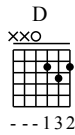

2-0-2-0-2-2-0 2-0 2 2-0 2-0 2 2-0 2-0 2-0 2-0 2-0 2

Fingerboard diagrams for measures 4-5.

8

2-0 2-0-2-2-0 2-0 2-0 0 3 0 2

Fingerboard diagrams for measures 8-9.

11

0-2-0-2-0 2-0 0 3 0 2 0-2-0-2-0 2-0

Fingerboard diagrams for measures 11-12.

14

0 3 0 2 0-2-0-2-0 2-0 0 3 0 3-4

Fingerboard diagrams for measures 14-15.

17

4-4

Fingerboard diagrams for measures 17-18.

Boulevard Of Broken Dreams

www.guitartutoronline.com

♩ = 85

1

Em G D A Em G D A Em G

Measures 1-5: Em, G, D, A, Em, G, D, A, Em, G. Each measure contains a guitar staff with fret numbers and arrows indicating picking direction.

6

D A D A Em G D A C G

Measures 6-10: D, A, D, A, Em, G, D, A, C, G. Measure 10 includes a double bar line and a repeat sign.

11

D Em C G D Em C G

Measures 11-15: D, Em, C, G, D, Em, C, G. Measure 15 includes a double bar line and a repeat sign.

16

D Em C G B5 C G

Measures 16-18: D, Em, C, G, B5, C, G. Measure 18 includes a double bar line and a repeat sign.