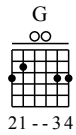

2-0-2-0-2-2-0 2-0 2 2-0 2-0 2 2-0 2-0 2-0 2-0 2-0 2

Fingerboard diagrams for measures 4-5.

8

2-0 2-0-2-2-0 2-0 2-0 0 3 0 2

Fingerboard diagrams for measures 8-9.

11

0-2-0-2-0 2-0 0 3 0 2 0-2-0-2-0 2-0

Fingerboard diagrams for measures 11-12.

14

0 3 0 2 0-2-0-2-0 2-0 0 3 0 3-4

Fingerboard diagrams for measures 14-15.

17

4-4

Fingerboard diagrams for measures 17-18.

Boulevard Of Broken Dreams

www.guitartutoronline.com

♩ = 85

1

Em G D A Em G D A Em G

Measures 1-5: Em, G, D, A, Em, G, D, A, Em, G. Each measure contains a guitar staff with fret numbers and arrows indicating picking direction.

6

D A D A Em G D A C G

Measures 6-10: D, A, D, A, Em, G, D, A, C, G. Measure 10 includes a double bar line and a repeat sign.

11

D Em C G D Em C G

Measures 11-15: D, Em, C, G, D, Em, C, G. Measure 15 includes a double bar line and a repeat sign.

16

D Em C G B5 C G

Measures 16-18: D, Em, C, G, B5, C, G. Measure 18 includes a double bar line and a repeat sign.