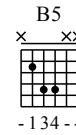

2-0-2-0-2-2-0 2-0 2 2-0 2-0 2 2-0 2-0 2-0 2-0 2-0 2

Fingerboard diagrams for measures 4-5.

8

2-0 2-0-2-2-0 2-0 2-0 0 3 0 2

Fingerboard diagrams for measures 8-9.

11

0-2-0-2-0 2-0 0 3 0 2 0-2-0-2-0 2-0

Fingerboard diagrams for measures 11-12.

14

0 3 0 2 0-2-0-2-0 2-0 0 3 0 3-4

Fingerboard diagrams for measures 14-15.

17

4-4

Fingerboard diagrams for measures 17-18.

Boulevard Of Broken Dreams

www.guitartutoronline.com

♩ = 85

1

Em G D A Em G D A Em G

Measures 1-5: Em, G, D, A, Em, G, D, A, Em, G. Each measure contains a guitar staff with fret numbers and arrows indicating picking direction.

6

D A D A Em G D A C G

Measures 6-10: D, A, D, A, Em, G, D, A, C, G. Measure 10 includes a double bar line and a repeat sign.

11

D Em C G D Em C G

Measures 11-15: D, Em, C, G, D, Em, C, G. Measure 15 includes a double bar line and a repeat sign.

16

D Em C G B5 C G

Measures 16-18: D, Em, C, G, B5, C, G. Measure 18 includes a double bar line and a repeat sign.