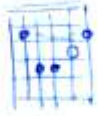

# My Sacrifice

Staff 1: Treble clef, 4/4 time signature. Notes: 2, 4, 3, 4, 2, 0, 10, 12, 12, 10, 12.

D5      D5/D5      B5      G5

Staff 2: Bass clef. Notes: 5, 7, 5, 7, 7, 4, 2, 4, 4, 5, 5, 3, 3, 0, 3, 3, 3, 5, 3, 3, 0.

Staff 3: Treble clef. Notes: 11, 9, 9, 9, 9, 7, 7, 7, 7, 6, 6, 6.

Staff 4: Bass clef. Notes: 4, 6, 6, 7, 7, 6, 7, 9, 9, 7, 7, 7.

Staff 5: Bass clef. Notes: 2, 4, 4, 5, 5, 4, 5, 7, 7, 5, 5, 5. Includes a 'SLIDE' annotation with an arrow pointing to the 5th fret on the 4th string.