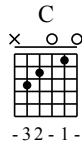

Jingle Bells

www.guitartutoronline.com

Moderate ♩ = 160

1 C F G

Measures 1-6: Measure 1 (C): 0-3-1; Measure 2 (C): 0-0-0; Measure 3 (C): 0-3-1; Measure 4 (F): 2; Measure 5 (F): 2-3; Measure 6 (G): 0.

7 C F

Measures 7-12: Measure 7 (C): 3-3-1-3; Measure 8 (C): 0-0-3-1; Measure 9 (C): 0-0-0; Measure 10 (C): 0-3-1; Measure 11 (F): 2; Measure 12 (F): 2.

13 G C G C

Measures 13-18: Measure 13 (G): 1-0-3; Measure 14 (G): 3-3-3-3; Measure 15 (G): 5-3-1-3; Measure 16 (C): 1-3; Measure 17 (C): 0-0-0; Measure 18 (C): 0-0-0.