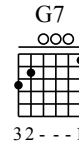

Jingle Bells

www.guitartutoronline.com

Moderate ♩ = 160

1 C F G

Measures 1-6: Measure 1 (C): 0-3-1; Measure 2 (C): 0-0-0; Measure 3 (C): 0-3-1; Measure 4 (F): 2; Measure 5 (F): 2-3; Measure 6 (G): 0.

7 C F

Measures 7-12: Measure 7 (C): 3-3-1-3; Measure 8 (C): 0-0-3-1; Measure 9 (C): 0-0-0; Measure 10 (C): 0-3-1; Measure 11 (F): 2; Measure 12 (F): 2.

13 G C G C

Measures 13-18: Measure 13 (G): 1-0-3; Measure 14 (G): 3-3-3-3; Measure 15 (G): 5-3-1-3; Measure 16 (C): 1-3; Measure 17 (C): 0-0-0; Measure 18 (C): 0-0-0.