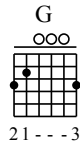

Jingle Bells

www.guitartutoronline.com

Moderate ♩ = 160

1 C F G

Measures 1-6: Measure 1 (C): 0-3-1; Measure 2 (C): 0-0-0; Measure 3 (C): 0-3-1; Measure 4 (F): 2; Measure 5 (F): 2-3; Measure 6 (G): 0.

7 C F

Measures 7-12: Measure 7 (C): 3-3-1-3; Measure 8 (C): 0-0-3-1; Measure 9 (C): 0-0-0; Measure 10 (C): 0-3-1; Measure 11 (F): 2; Measure 12 (F): 2.

13 G C G C

Measures 13-18: Measure 13 (G): 1-0-3; Measure 14 (G): 3-3-3-3; Measure 15 (G): 5-3-1-3; Measure 16 (C): 1-3; Measure 17 (C): 0-0-0; Measure 18 (C): 0-0-0.