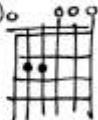

Title: Give Me Novacaine

Page:

Artist: Green Day

Capo
2nd Fret.

VERSE

G	Em	Am	D
---	----	----	---

1 2 3 4

CHORUS

C	G	C	G
---	---	---	---

1 2 3 4 1 2 3 4

C	Em	Am	D
---	----	----	---

VERSE 2
(Rhythm changes).

G	Em	Am	D
---	----	----	---

1 2 3 4

Solo

G	/	Em	G
---	---	----	---