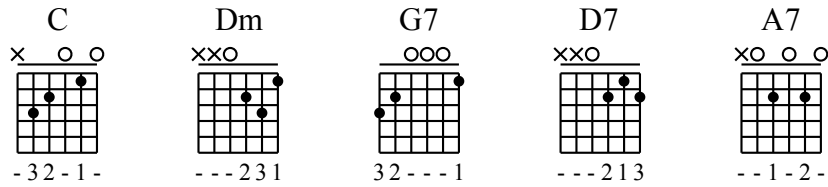

# Away In A Manger

Key of C

Moderate ♩ = 120

1

C Dm

6

G7 C D7 G7 C

11