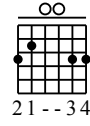

C

G

17

Musical notation for measures 17-20. Includes guitar staff with fret numbers (4, 2, 3, 0, 1, 2, 3) and chord diagrams for B5, C, G, D, Em, C, G.

D

Em

C

G

D

Em

C

G

21

Musical notation for measures 21-24. Includes guitar staff with fret numbers (2, 3, 0, 1, 2, 3) and chord diagrams for D, Em, C, G, D, Em, C, G.

B5

25

Musical notation for measures 25-26. Includes guitar staff with fret numbers (4, 2) and chord diagrams for B5.