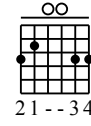

C

G

17

Musical notation for measures 17-20. Includes guitar staff with fret numbers (4, 2, 3, 0, 1, 2, 3) and chord diagrams for B5, C, G, D, Em, C, G.

D

Em

C

G

D

Em

C

G

21

Musical notation for measures 21-24. Includes guitar staff with fret numbers (2, 3, 0, 1, 2, 3) and chord diagrams for D, Em, C, G, D, Em, C, G.

B5

25