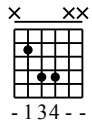

C

G

17

Musical notation for measures 17-20. Includes guitar staff with fret numbers (4, 2, 3, 0, 1, 2, 3) and chord diagrams for B5, C, G, D, Em, C, G.

D

Em

C

G

D

Em

C

G

21

Musical notation for measures 21-24. Includes guitar staff with fret numbers (2, 3, 0, 1, 2, 3) and chord diagrams for D, Em, C, G, D, Em, C, G.

B5

25

Musical notation for measures 25-26. Includes guitar staff with fret numbers (4, 2) and chord diagrams for B5.