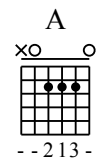

# Boulevard Of Broken Dreams

www.guitartutoronline.com

♩ = 85

1

1. 2.

Em G D A D A Em G

5

D A C G D Em C G

C

G

17

Musical notation for measures 17-20. Includes guitar staff with fret numbers (4, 2, 3, 0, 1, 2, 3) and chord diagrams for B5, C, G, D, Em, C, G.

D

Em

C

G

D

Em

C

G

21

Musical notation for measures 21-24. Includes guitar staff with fret numbers (2, 3, 0, 1, 2, 3) and chord diagrams for D, Em, C, G, D, Em, C, G.

B5

25

Musical notation for measures 25-26. Includes guitar staff with fret numbers (4, 2) and chord diagrams for B5.