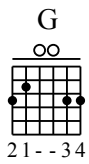

# Boulevard Of Broken Dreams

www.guitartutoronline.com

♩ = 85

1

1. 2.

Em G D A D A Em G

5

D A C G D Em C G

C

G

17

Musical notation for measures 17-20. Includes guitar staff with fret numbers (4, 2, 3, 0, 1, 2, 3) and chord diagrams for B5, C, G, D, Em, C, G.

D

Em

C

G

D

Em

C

G

21

Musical notation for measures 21-24. Includes guitar staff with fret numbers (2, 3, 0, 1, 2, 3) and chord diagrams for D, Em, C, G, D, Em, C, G.

B5

25

Musical notation for measures 25-26. Includes guitar staff with fret numbers (4, 2) and chord diagrams for B5.