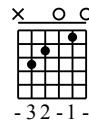

# Boulevard Of Broken Dreams

www.guitartutoronline.com

♩ = 85

1

1. 2.

Em G D A D A Em G

5

D A C G D Em C G

9

D Em C G D Em C G

13

B5

C

G

D

Em

C

G

17

Musical notation for measures 17-20. Includes guitar staff with fret numbers (4, 2, 3, 0, 1, 2, 3) and chord diagrams for B5, C, G, D, Em, C, G.

D

Em

C

G

D

Em

C

G

21

Musical notation for measures 21-24. Includes guitar staff with fret numbers (2, 3, 0, 1, 2, 3) and chord diagrams for D, Em, C, G, D, Em, C, G.

B5

25