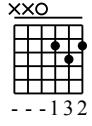

# Boulevard Of Broken Dreams

www.guitartutoronline.com

♩ = 85

1

1. 2.

Em G D A D A Em G

5

D A C G D Em C G

C

G

17

Musical notation for measures 17-20. Includes guitar staff with fret numbers (4, 2, 3, 0, 1, 2, 3) and chord diagrams for B5, C, G, D, Em, C, G.

D

Em

C

G

D

Em

C

G

21

Musical notation for measures 21-24. Includes guitar staff with fret numbers (2, 3, 0, 1, 2, 3) and chord diagrams for D, Em, C, G, D, Em, C, G.

B5

25