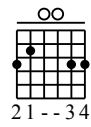

# Boulevard Of Broken Dreams

www.guitartutoronline.com

♩ = 85

1

1. 2.

Em G D A D A Em G

5

D A C G D Em C G

9

D Em C G D Em C G

13

B5

C

G

D

Em

C

G

17

Musical notation for measures 17-20. Includes guitar staff with fret numbers (4, 2, 3, 0, 1, 2, 3) and chord diagrams for B5, C, G, D, Em, C, G.

D

Em

C

G

D

Em

C

G

21

Musical notation for measures 21-24. Includes guitar staff with fret numbers (2, 3, 0, 1, 2, 3) and chord diagrams for D, Em, C, G, D, Em, C, G.

B5

25