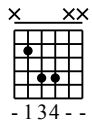

B5

C

G

D

Em

C

G

17

Musical notation for measures 17-20. Includes guitar staff with fret numbers (4, 2, 3, 0, 1, 2, 3) and chord diagrams for B5, C, G, D, Em, C, G.

D

Em

C

G

D

Em

C

G

21

Musical notation for measures 21-24. Includes guitar staff with fret numbers (2, 3, 0, 1, 2, 3) and chord diagrams for D, Em, C, G, D, Em, C, G.

B5

25

Musical notation for measures 25-26. Includes guitar staff with fret numbers (4, 2) and chord diagrams for B5.