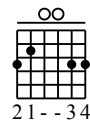

# Boulevard Of Broken Dreams

www.guitartutoronline.com

♩ = 85

1

1. 2.

Em G D A D A Em G

5

D A C G D Em C G

9

D Em C G D Em C G

13

B5

C

G

D

Em

C

G

17

Musical notation for measures 17-20. Includes guitar staff with fret numbers (4, 2, 3, 0, 1, 2, 3) and chord diagrams for B5, C, G, D, Em, C, G.

D

Em

C

G

D

Em

C

G

21

Musical notation for measures 21-24. Includes guitar staff with fret numbers (2, 3, 0, 1, 2, 3) and chord diagrams for D, Em, C, G, D, Em, C, G.

B5

25