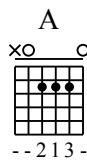

# Boulevard Of Broken Dreams

www.guitartutoronline.com

♩ = 85

1

1. 2.

Em G D A D A Em G

5

D A C G D Em C G

C

G

17

Musical notation for measures 17-20. Includes guitar staff with fret numbers (4, 2, 3, 0, 1, 2, 3) and chord diagrams for B5, C, G, D, Em, C, G.

D

Em

C

G

D

Em

C

G

21

Musical notation for measures 21-24. Includes guitar staff with fret numbers (2, 3, 0, 1, 2, 3) and chord diagrams for D, Em, C, G, D, Em, C, G.

B5

25

Musical notation for measures 25-26. Includes guitar staff with fret numbers (4, 2) and chord diagrams for B5.