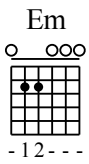

# Boulevard Of Broken Dreams

www.guitartutoronline.com

♩ = 85

1

1. 2.

Em G D A D A Em G

5

D A C G D Em C G

C

G

17

Musical notation for measures 17-20. Includes guitar staff with fret numbers (4, 2, 3, 0, 1, 2, 3) and chord diagrams for B5, C, G, D, Em, C, G.

D

Em

C

G

D

Em

C

G

21

Musical notation for measures 21-24. Includes guitar staff with fret numbers (2, 3, 0, 1, 2, 3) and chord diagrams for D, Em, C, G, D, Em, C, G.

B5

25

Musical notation for measures 25-26. Includes guitar staff with fret numbers (4, 2) and chord diagrams for B5.