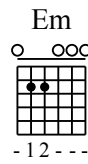

# Boulevard Of Broken Dreams

www.guitartutoronline.com

♩ = 85

1

1. 2.

Em G D A D A Em G

5

D A C G D Em C G

C

G

17

Musical notation for measures 17-20. Includes guitar staff with fret numbers (4, 2, 3, 0, 1, 2, 3) and chord diagrams for B5, C, G, D, Em, C, G.

D

Em

C

G

D

Em

C

G

21

Musical notation for measures 21-24. Includes guitar staff with fret numbers (2, 3, 0, 1, 2, 3) and chord diagrams for D, Em, C, G, D, Em, C, G.

B5

25

Musical notation for measures 25-26. Includes guitar staff with fret numbers (4, 2) and chord diagrams for B5.