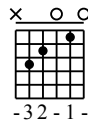

# Boulevard Of Broken Dreams

www.guitartutoronline.com

♩ = 85

1

1. 2.

Em G D A D A Em G

5

D A C G D Em C G

9

D Em C G D Em C G

13

B5

C

G

D

Em

C

G

17

Musical notation for measures 17-20. Includes guitar staff with fret numbers (4, 2, 3, 0, 1, 2, 3) and chord diagrams for B5, C, G, D, Em, C, G.

D

Em

C

G

D

Em

C

G

21

Musical notation for measures 21-24. Includes guitar staff with fret numbers (2, 3, 0, 1, 2, 3) and chord diagrams for D, Em, C, G, D, Em, C, G.

B5

25