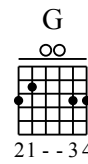

# Boulevard Of Broken Dreams

www.guitartutoronline.com

♩ = 85

1

1. 2.

Em G D A D A Em G

5

D A C G D Em C G

C

G

17

Musical notation for measures 17-20. Includes guitar staff with fret numbers (4, 2, 3, 0, 1, 2, 3) and chord diagrams for B5, C, G, D, Em, C, G.

D

Em

C

G

D

Em

C

G

21

Musical notation for measures 21-24. Includes guitar staff with fret numbers (2, 3, 0, 1, 2, 3) and chord diagrams for D, Em, C, G, D, Em, C, G.

B5

25

Musical notation for measures 25-26. Includes guitar staff with fret numbers (4, 2) and chord diagrams for B5.