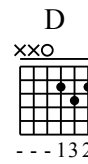

# Boulevard Of Broken Dreams

www.guitartutoronline.com

♩ = 85

1

1. 2.

Em G D A D A Em G

5

D A C G D Em C G

C

G

17

Musical notation for measures 17-20. Includes guitar staff with fret numbers (4, 2, 3, 0, 1, 2, 3) and chord diagrams for B5, C, G, D, Em, C, G.

D

Em

C

G

D

Em

C

G

21

Musical notation for measures 21-24. Includes guitar staff with fret numbers (2, 3, 0, 1, 2, 3) and chord diagrams for D, Em, C, G, D, Em, C, G.

B5

25

Musical notation for measures 25-26. Includes guitar staff with fret numbers (4, 2) and chord diagrams for B5.