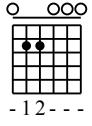

C

G

17

Musical notation for measures 17-20. Includes guitar staff with fret numbers (4, 2, 3, 0, 1, 2, 3) and chord diagrams for B5, C, G, D, Em, C, G.

D

Em

C

G

D

Em

C

G

21

Musical notation for measures 21-24. Includes guitar staff with fret numbers (2, 3, 0, 1, 2, 3) and chord diagrams for D, Em, C, G, D, Em, C, G.

B5

25