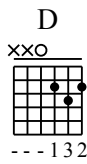

# Boulevard Of Broken Dreams

www.guitartutoronline.com

♩ = 85

1

1. 2.

Em G D A D A Em G

5

D A C G D Em C G

C

G

17

Musical notation for measures 17-20. Includes guitar staff with fret numbers (4, 2, 3, 0, 1, 2, 3) and chord diagrams for B5, C, G, D, Em, C, G.

D

Em

C

G

D

Em

C

G

21

Musical notation for measures 21-24. Includes guitar staff with fret numbers (2, 3, 0, 1, 2, 3) and chord diagrams for D, Em, C, G, D, Em, C, G.

B5

25

Musical notation for measures 25-26. Includes guitar staff with fret numbers (4, 2) and chord diagrams for B5.