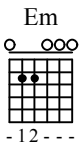

# Behind Blue Eyes

Words & Music by www.guitartutoronline.com

♩ = 60

1

3

5

7

Dsus2  
x x o o  
[Chord Diagram]  
---23--