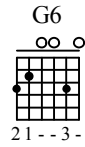

# Behind Blue Eyes

Words & Music by www.guitartutoronline.com

♩ = 60

1

3

5

7

Dsus2  
x x o o  
[Chord Diagram]  
---23--