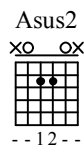

# Behind Blue Eyes

Words & Music by www.guitartutoronline.com

♩ = 60

1

3

5

7

Dsus2  
x x o o  
[Chord Diagram]  
---23--