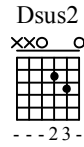

# Behind Blue Eyes

Words & Music by www.guitartutoronline.com

♩ = 60

1

3

5

7

Dsus2  
x x o o  
[Chord Diagram]  
---23--