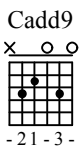

# Behind Blue Eyes

Words & Music by www.guitartutoronline.com

♩ = 60

1

3

5

7

Dsus2  
x x o o  
[Chord Diagram]  
---23--