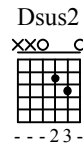

# Behind Blue Eyes

Words & Music by www.guitartutoronline.com

♩ = 60

1

3

5

7

Dsus2  
x x o o  
[Chord Diagram]  
---23--