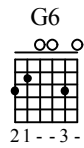

# Behind Blue Eyes

Words & Music by www.guitartutoronline.com

♩ = 60

1

3

5

7

Dsus2  
x x o o  
[Chord Diagram]  
---23--