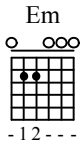

# Behind Blue Eyes

Words & Music by www.guitartutoronline.com

♩ = 60

1

3

5

7

Dsus2  
x x o o  
[Chord Diagram]  
---23--