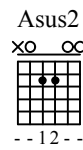

# Behind Blue Eyes

Words & Music by www.guitartutoronline.com

♩ = 60

1

3

5

7

Dsus2  
x x o o  
[Chord Diagram]  
---23--