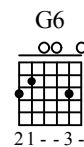

# Behind Blue Eyes

Words & Music by www.guitartutoronline.com

♩ = 60

1

3

5

7

Dsus2  
x x o o  
[Chord Diagram]  
---23--