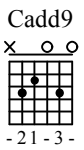

# Behind Blue Eyes

Words & Music by www.guitartutoronline.com

♩ = 60

1

3

5

7

Dsus2  
x x o o  
[Chord Diagram]  
---23--