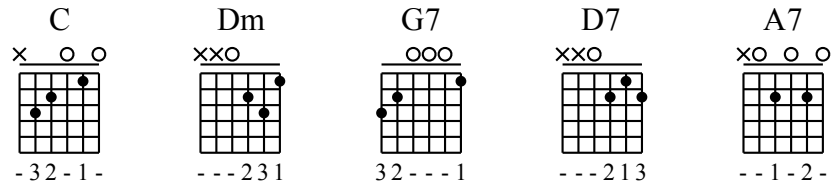

Away In A Manger

Key of C

Moderate ♩ = 120

1

C Dm

6

G7 C D7 G7 C

11